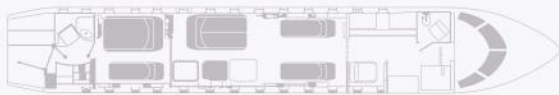

Night

9H-OJS

BOMBARDIER GLOBAL 6000